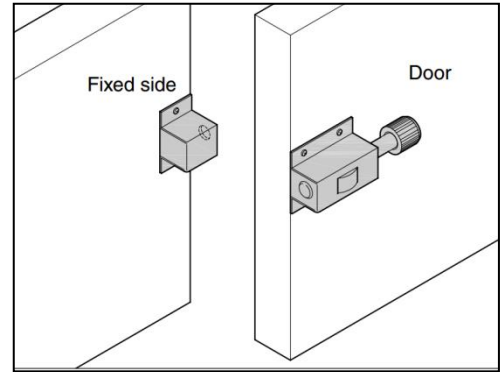

## GPRS-40 Push Barrel Bolt

### Features

- Simply push black knob to latch and push front button to release

No.	Part Name	Material	Finish
①	Body	Stainless Steel (SUS304)	Satin
②	Bar		
③	Strike		

<b>Part No.</b>
<b>GPRS-40</b>

### Features

- Gate latch with holes for padlock
- Lift and drop design keeps handle out of the way when not in use