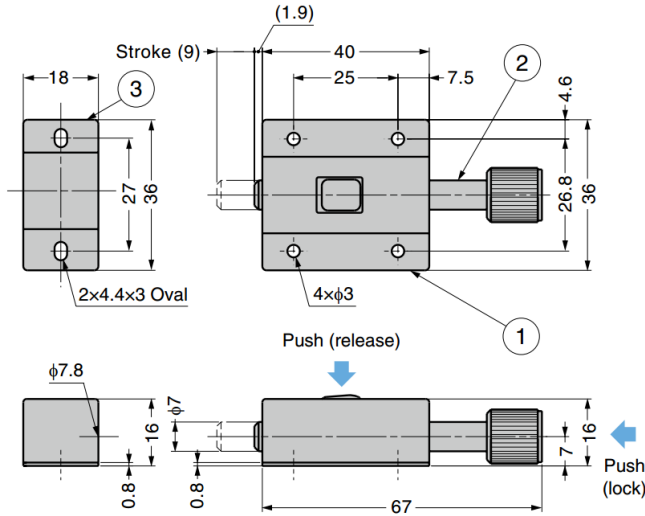

## GPRS-40 Push Barrel Bolt

### Features

- Simply push black knob to latch and push front button to release

No.	Part Name	Material	Finish
①	Body	Stainless Steel (SUS304)	Satin
②	Bar		
③	Strike		

<b>Part No.</b>
<b>GPRS-40</b>

### Features

- Gate latch with holes for padlock
- Lift and drop design keeps handle out of the way when not in use