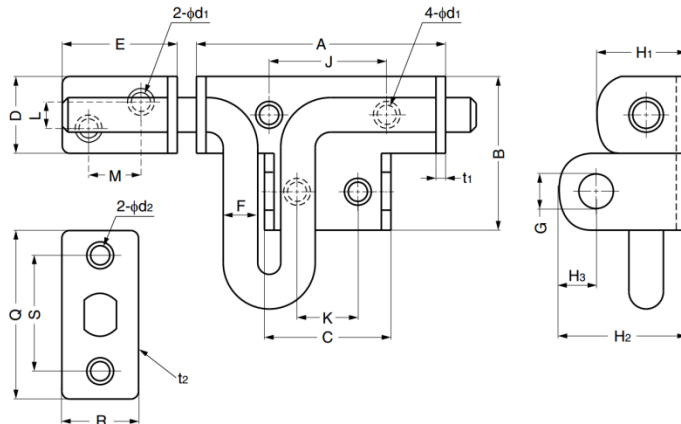

Material

- Stainless steel 304, polished

Part No.	A	B	C	D	E	F	G	H₁	H₂	H₃	J	K	L	M	Q	R	S	d₁	d₂	t₁	t₂
GSSG-45	45	28	26	14	21	6	7	16	20.5	7.5	22	11	2	8	32	15	22	4.8	4.8	2.0	1.2
GSSG-65	65	40	33	20	29	9	10	21.5	29	10	30	14	4	14	40	18	28	5.9	5.9	2.5	1.5
GSSG-85	85	46	42	26	34	12		28	35.5	11	38	21	8	17	48	22	35	6	5.2	3.0