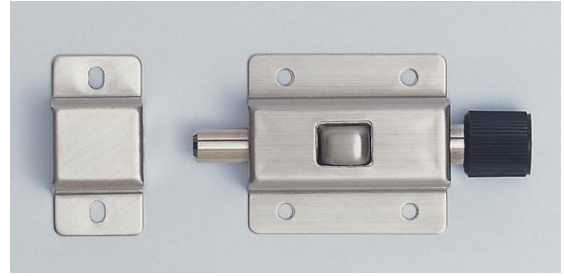

## GPRS-40 Push Barrel Bolt

### Features

- Simply push black knob to latch and push front button to release

No.	Part Name	Material	Finish
①	Body	Stainless Steel (SUS304)	Satin
②	Bar		
③	Strike		

<b>Part No.</b>
<b>GPRS-40</b>

### Features

- Gate latch with holes for padlock
- Lift and drop design keeps handle out of the way when not in use